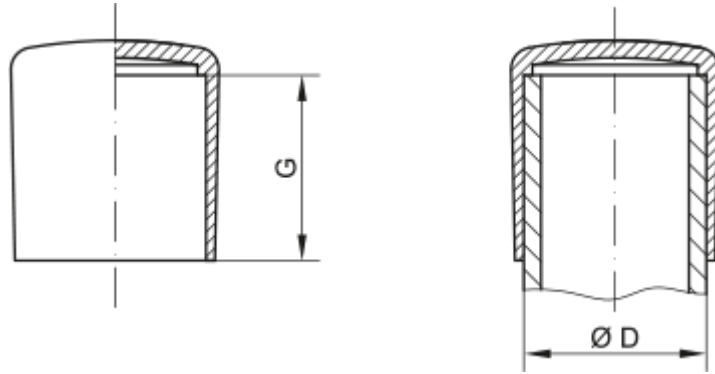

Data Sheet

Article number: 59GPN280ER10

Description: KLEE Cap for pipes GPN 280 - (Pipe size 10)

Measures

D = 10

G = 11